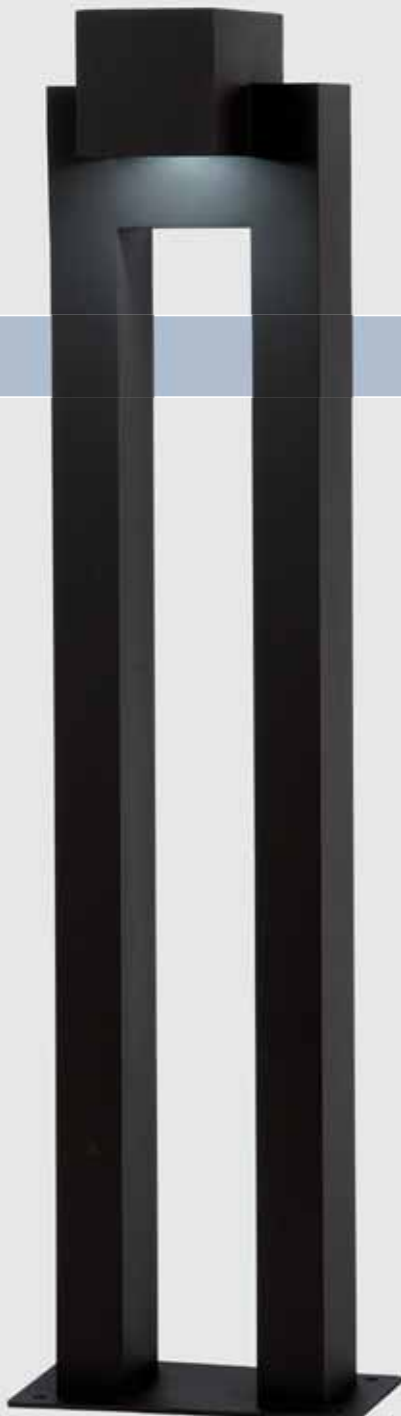

- 220-240V/LED/HP 1x3W driver incl.
- H: 60 cm - W: 12cm - L: 15,5cm
- White
- Alu

LED
LIGHT EMITTING DIODE

28852/23/30

- 220-240V/LED/HP 1x3W driver incl.
- H: 9 cm - W: 12cm - L: 12cm
- Black
- Alu

KWINTO