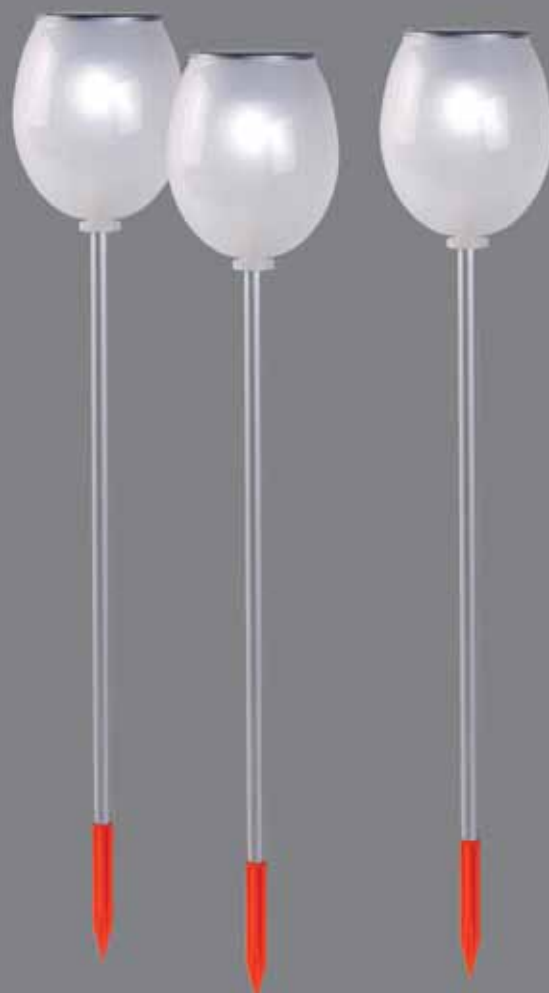

3 LIGHT SET

14876/03/30

- Led solar
- H: 60cm - W: 8cm - L: 8cm
- Synthetic
- Black

IP54		
	incl.	
		CE

RAY

BLOWFISH

3 LIGHT SET

14877/03/36

- Led solar
- H: 60cm - W: 8cm - L: 8cm
- Grey
- Glass + metal

IP54		
	incl.	
		CE