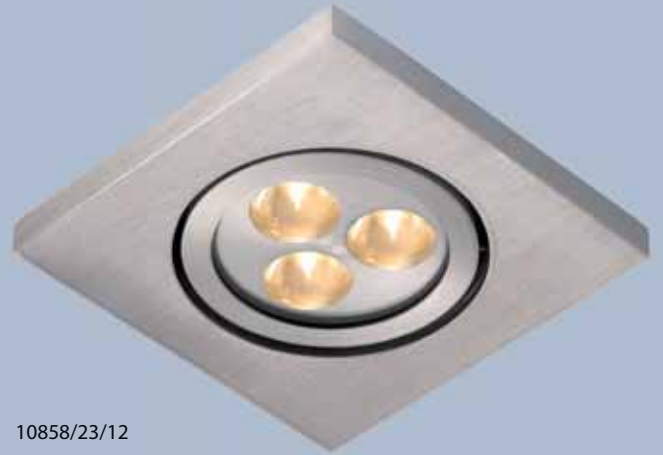

10858/23/12

- 220-240V/CREE LED HP 3x1W/driver incl.
- W: 9 cm - L: 9 cm
- ⌀ 8 x 8 cm
- Alu