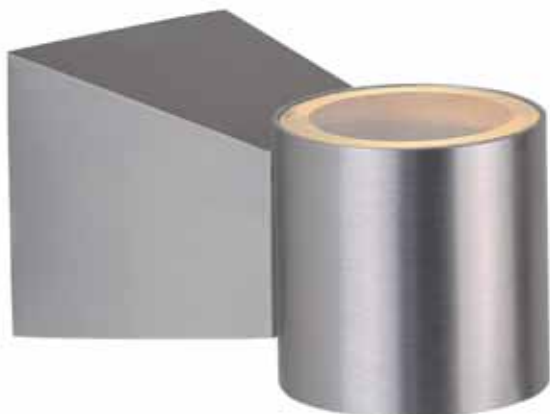

LED

LIGHT EMITTING DIODE