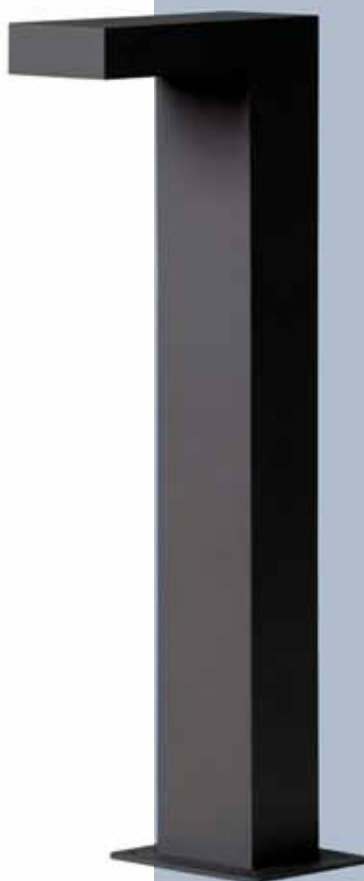

TEXAS

28851/40/30

- 220-240V/HP LED 1x3W/driver incl.
- H: 40cm - W: 15cm - L: 6cm
- Black
- Aluminium

28851/60/30

- 220-240V/HP LED 1x3W/driver incl.
- H: 60cm - W: 15cm - L: 6cm
- Black
- Aluminium