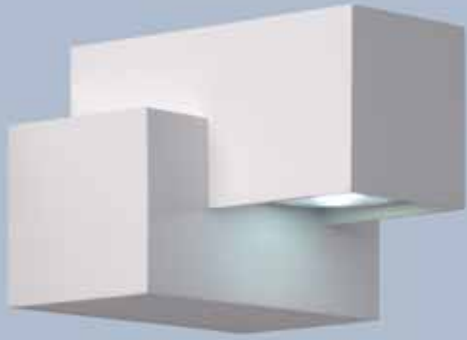

LED
LIGHT EMITTING DIODE