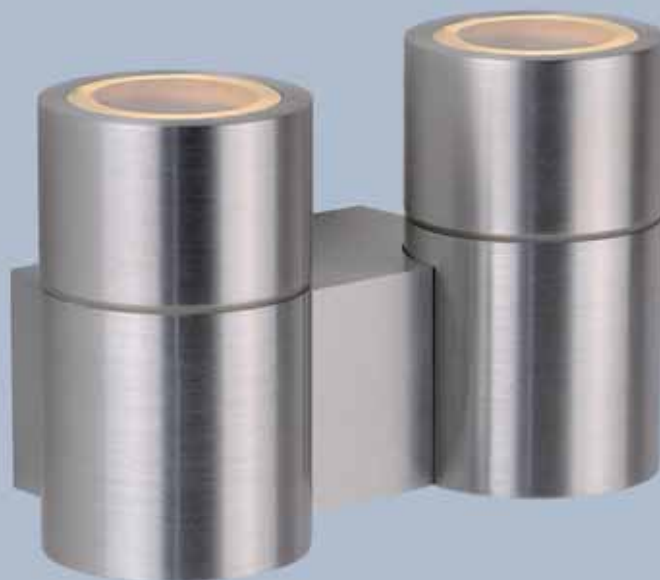

SARA

10836/22/12

- 220-240V/LED /HP 2x1W driver incl.
- H: 6,8cm - W: 11cm - D: 6cm
- Satin Chrome