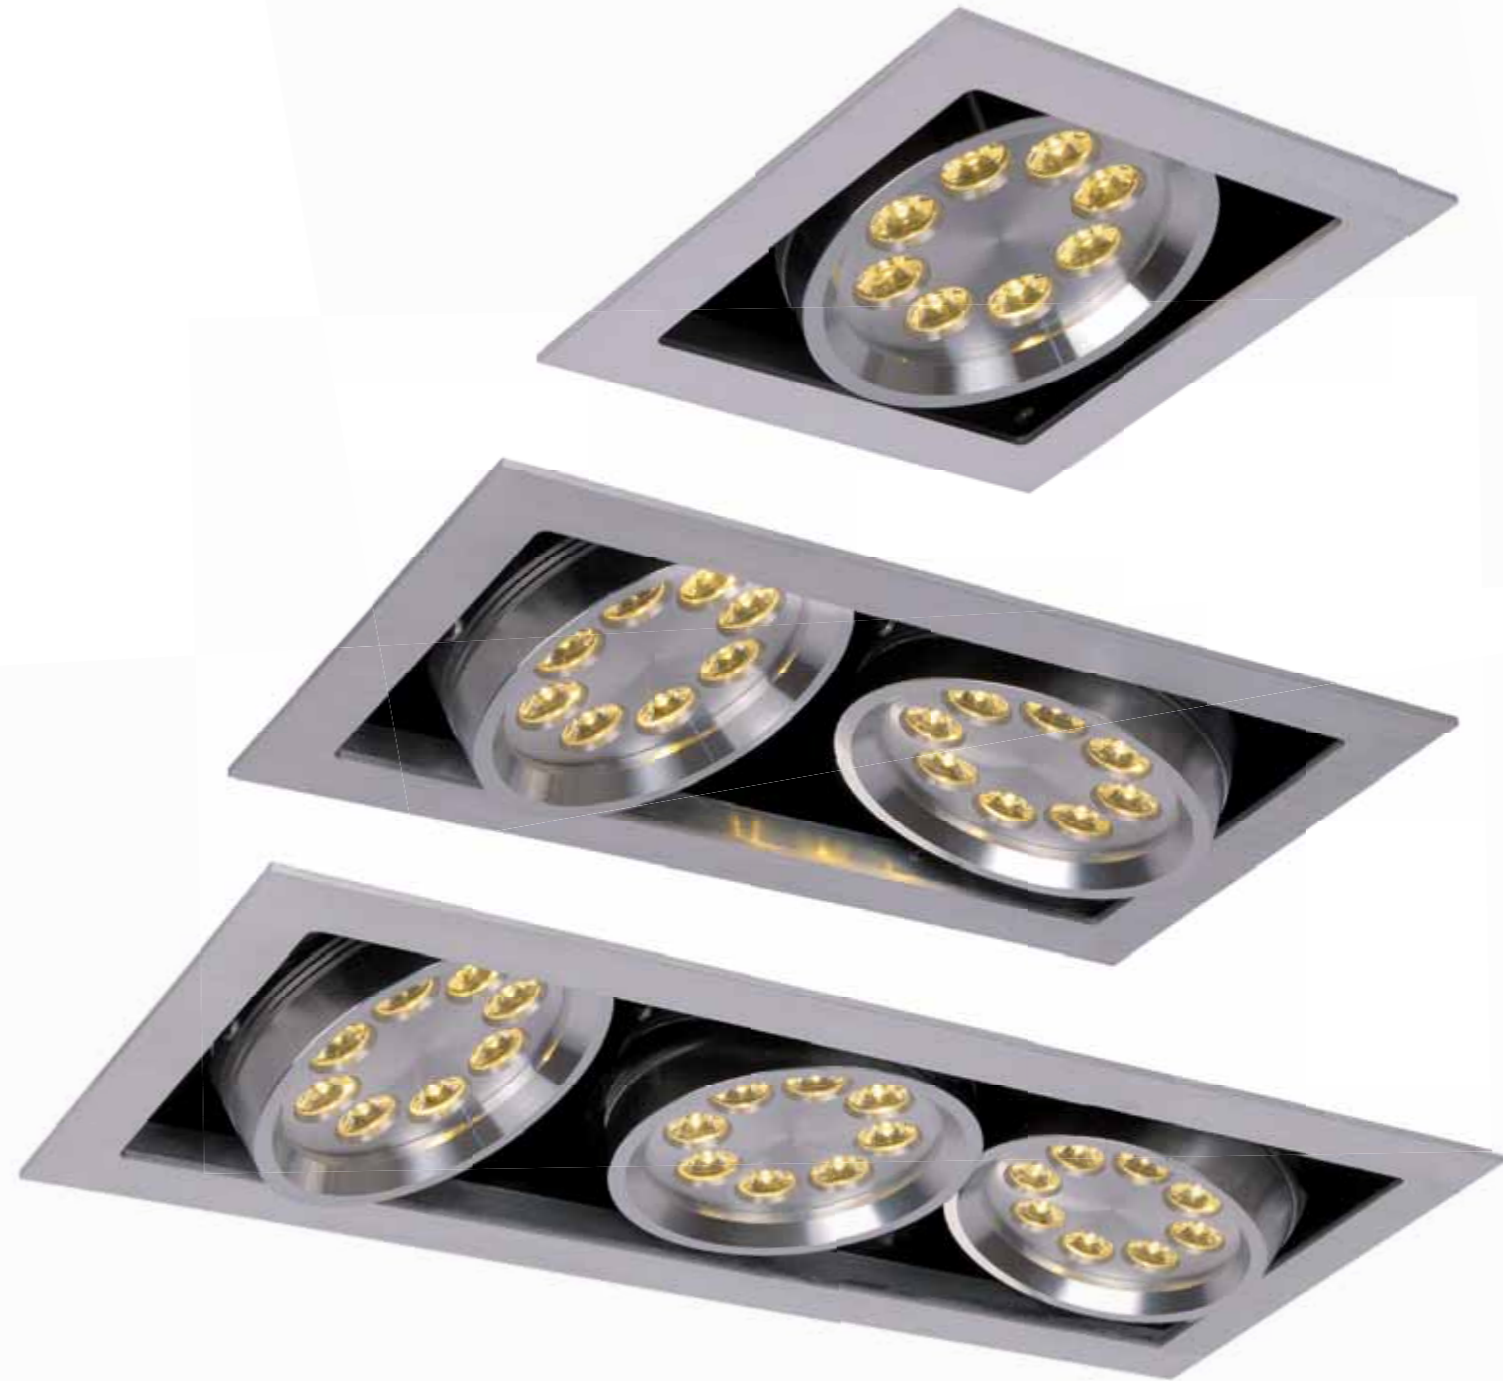

Spot

28905/08/12

- 8x1W/CREE HP LED/3000K/800lm /incl.
- H: 9cm - W: 17cm - L: 17cm
- ⌀ 15,5x15 cm
- Satin Chrome
- Alu

Spot

28905/16/12

- 16x1W/CREE HP LED/3000K/1600lm /incl.
- H: 9cm - W: 17cm - L: 30cm
- ⌀ 28x15 cm
- Satin Chrome
- Alu

Spot

28905/24/12

- 24x1W/CREE HP LED/3000K/2400lm /incl.
- H: 9cm - W: 17cm - L: 43cm
- ⌀ 41,8x15 cm
- Satin Chrome
- Alu

DIMMABLE