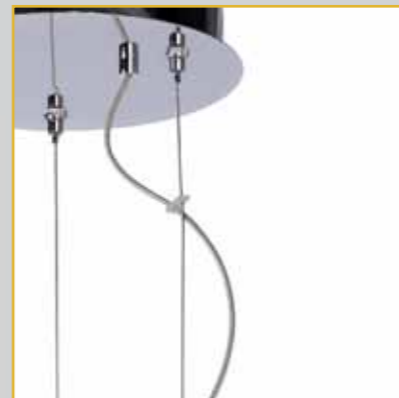

LED
LIGHT EMITTING DIODE

Pendant

12449/26/31

- 72x0,36W/EPISTAR LED/3000K/1152lm/incl.
- H: 130cm - W: 60cm - L: 60 cm
- White
- Metal

LED
LIGHT EMITTING DIODE

Pendant
12449/60/31

- 144x0,41W/EPISTAR LED/3000K/2304lm/incl.
- H: 130cm - W: 120cm - L: 30 cm
- White
- Metal