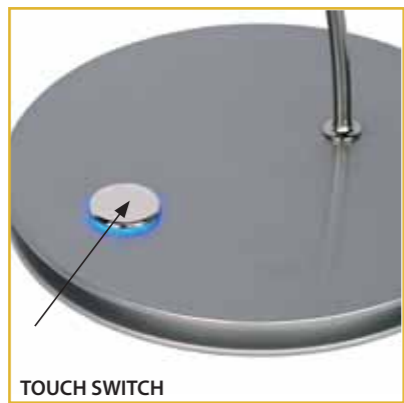

LED
LIGHT EMITTING DIODE

Desk lamp
19657/10/36

- 1x10W/HP LED/3300K/800lm/incl.
- Ø: 15cm - H: 40cm
- Grey
- Alu

LED
LIGHT EMITTING DIODE

TOUCH SWITCH

TOUCH SWITCH

Desk lamp
19658/09/36

- 1x9W/HP LED/3300K/800lm/incl.
- Ø: 15cm - H: 40cm
- Grey
- Alu

LED
LIGHT EMITTING DIODE

Shuttle

Desk lamp
12643/24/11

- 1 x 4W/CREE LED/2700K/330lm/incl.
- H: 50cm
- Chrome

LED
LIGHT EMITTING DIODE

Desklamp

19661/07/31

- 1x 7W/CITIZEN LED/4100K/380-430lm/incl.
- H: 39,5cm - W: 12cm - L: 59,6cm
- White
- Iron, aluminium