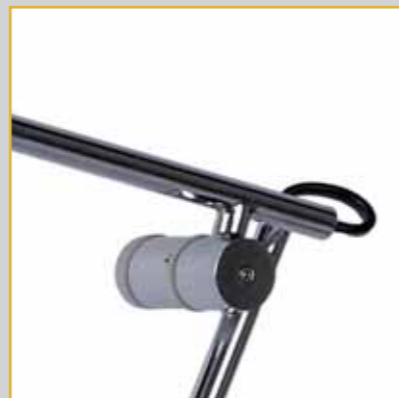

LED
LIGHT EMITTING DIODE

Shuttle

Desk lamp
12643/24/11

- 1 x 4W/CREE LED/2700K/330lm/incl.
- H: 50cm
- Chrome

LED
LIGHT EMITTING DIODE

Desklamp

19661/07/31

- 1x 7W/CITIZEN LED/4100K/380-430lm/incl.
- H: 39,5cm - W: 12cm - L: 59,6cm
- White
- Iron, aluminium