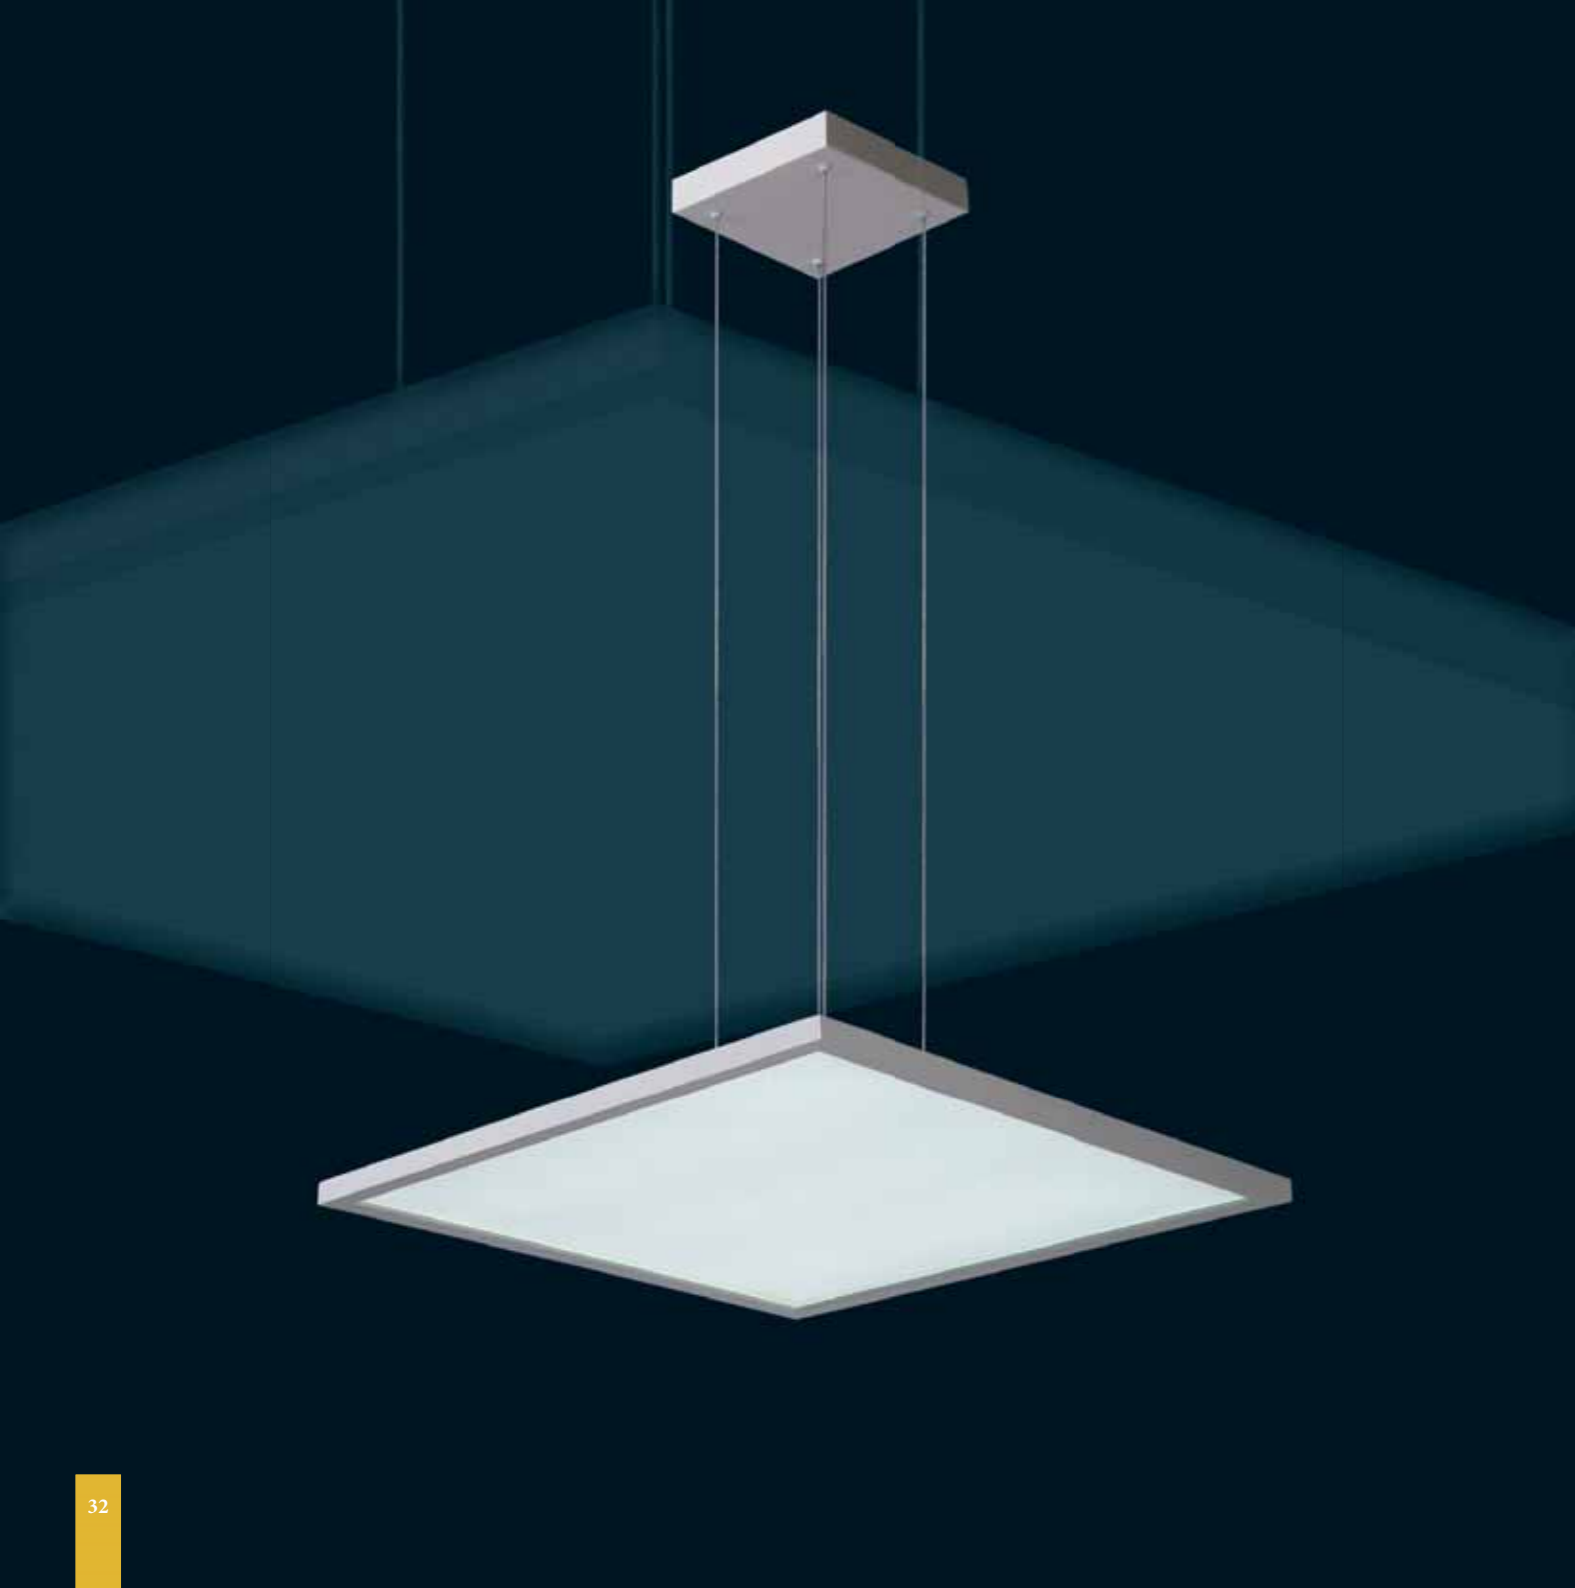

Pendant

12449/26/31

- 72x0,36W/EPISTAR LED/3000K/1152lm/incl.
- H: 130cm - W: 60cm - L: 60 cm
- White
- Metal

LED
LIGHT EMITTING DIODE