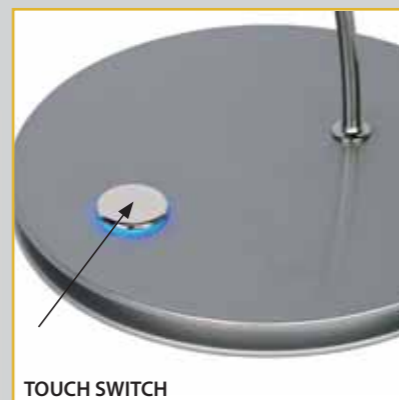

Desk lamp
19657/10/36

- 1x10W/HP LED/3300K/800lm/incl.
- Ø: 15cm - H: 40cm
- Grey
- Alu

LED
LIGHT EMITTING DIODE

TOUCH SWITCH