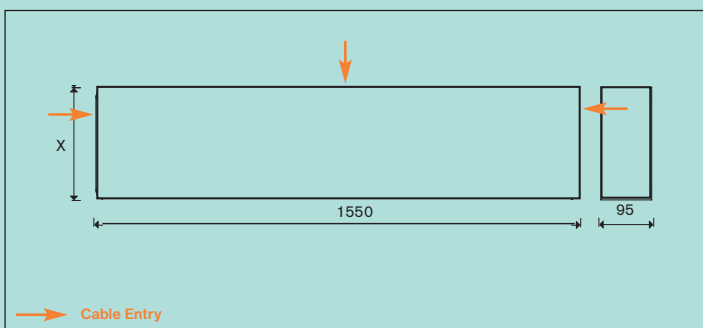

• INFOWEGA as an illuminated menu

SIGNALUX 58W

C.SIGNALUX-W 58W / SIGNALUX-W 58W

- Wall mounting single sided version
- nástenné jednostranné svietidlo

C.SIGNALUX 58W / SIGNALUX 58W

- Ceiling mounting double-sided version
- stropné obojstranné svietidlo