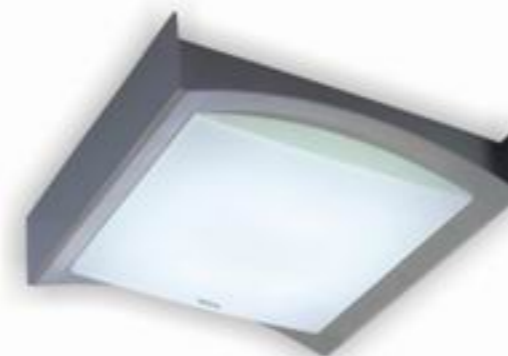

Living-room Series

- -Brief and fashionable design, multiple cover styles are available
- -Acrylic cover with high light transmittance rate (75%) creates a pleasant and glare-free lighting environment
- -Suitable for bedrooms, reading room and professional application

CE RoHS

MX586-Y83(HYCG-A)
Voltage(v): 110~130/220~240
Light source: T6 circline
Power(w): 83
Specification(mm): $\varnothing$ 510*510*95
Cover material: Acrylic
Color temperature(k): 2700/6500
Packing size(mm): 615*615*165
Qty/Ctn(pcs): 1
Area(sq.m): 16-28

MX586-Y83(HSSL-A)
Voltage(v): 110~130/220~240
Light source: T6 circline
Power(w): 83
Specification(mm): $\varnothing$ 530*95
Cover material: Acrylic
Color temperature(k): 2700/6500
Packing size(mm): 630*630*165
Qty/Ctn(pcs): 1
Area(sq.m): 16-284

MX586-Y83(LY)
Voltage(v): 110~130/220~240
Light source: T6 circline
Power(w): 83
Specification(mm): $\varnothing$ 530*95
Cover material: Acrylic
Color temperature(k): 2700/6500
Packing size(mm): 580*580*165
Qty/Ctn(pcs): 1
Area(sq.m): 16-284

MX808-Y38(HGCX-F/Milky White)
Voltage(v): 110~130/220~240
Light source: 2D Series
Power(w): 38
Specification(mm): 350*350*75
Cover material: Acrylic
Color temperature(k): 2700/6500
Packing size(mm): 420*420*170
Qty/Ctn(pcs): 6
Area(sq.m): 5-8

MX125-Y21(HGCX-F/Milky White)
Voltage(v): 110~130/220~240
Light source: 2D Series
Power(w): 21
Specification(mm): 280*280*75
Cover material: Acrylic
Color temperature(k): 2700/6500
Packing size(mm): 650*375*370
Qty/Ctn(pcs): 4
Area(sq.m): 3-4