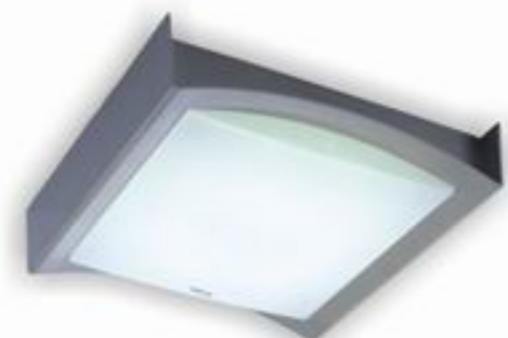

MX808-Y38(HGCX-F/Milky White)
Voltage(v): 110~130/220~240
Light source: 2D Series
Power(w): 38
Specification(mm): 350*350*75
Cover material: Acrylic
Color temperature(k): 2700/6500
Packing size(mm): 420*420*170
Qty/Ctn(pcs): 6
Area(sq.m): 5-8