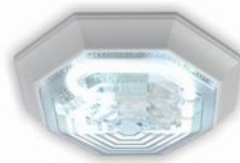

MX280-Y21/MX340-Y38

MX280-Y21
Voltage(v): 110-130/220-240
Light source: 2D series
Power(w): 21
Specification(mm): 280*238*77
Cover material: Acrylic
Color temperature(k): 2700/6500
Packing size(mm): 595*425*310
Qty/Ctn(pcs): 10
Area(sq.m): 4-7

MX340-Y38
Voltage(v): 110-130/220-240
Light source: 2D series
Power(w): 38
Specification(mm): 338*338*89
Cover material: Acrylic
Color temperature(k): 2700/6500
Packing size(mm): 720*485*370
Qty/Ctn(pcs): 10
Area(sq.m): 7-13