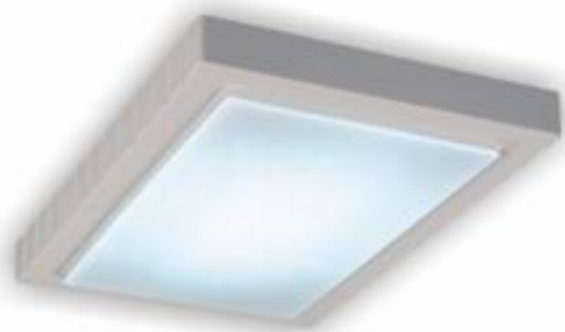

MX801-Y21(YD/A)

Voltage(v): 110~130/220~240
Light source: 2D series
Power(w): 21
Specification(mm): 250*250*65
Cover material: Acrylic
Color temperature(k): 2700/6500
Packing size(mm): 530*380*275
Qty/Ctn(pcs): 10
Area(sq.m): 4-7

MX802-Y38(YD/B)

Voltage(v): 110~130/220~240
Light source: 2D series
Power(w): 38
Specification(mm): 350*350*75
Cover material: Acrylic
Color temperature(k): 2700/6500
Packing size(mm): 455*390*390
Qty/Ctn(pcs): 5
Area(sq.m): 7-13

MX801-Y21(LF/A)

Voltage(v): 110~130/220~240
Light source: 2D series
Power(w): 21
Specification(mm): $\varnothing$ 250*65
Cover material: Acrylic
Color temperature(k): 2700/6500
Packing size(mm): 530*280*275
Qty/Ctn(pcs): 10
Area(sq.m): 4-7

MX802-Y38(LF/B)

Voltage(v): 110~130/220~240
Light source: 2D series
Power(w): 38
Specification(mm): $\varnothing$ 350*75
Cover material: Acrylic
Color temperature(k): 2700/6500
Packing size(mm): 455*390*390
Qty/Ctn(pcs): 5
Area(sq.m): 7-13

MX410-Y36(LH)

Voltage(v): 110~130/220~240
Light source: PL-L lamps
Power(w): 36(18*2)
Specification(mm): 320*210*65
Cover material: Acrylic
Color temperature(k): 2700/6500
Packing size(mm): 498*430*367
Qty/Ctn(pcs): 10
Area(sq.m): 7-12

MX175-Y30(LC)

Voltage(v): 110~130/220~240
Light source: T6 circline
Power(w): 30
Specification(mm): $\varnothing$ 310*180
Cover material: Acrylic
Color temperature(k): 2700/6500
Packing size(mm): 674*480*345
Qty/Ctn(pcs): 10
Area(sq.m): 8-13

MQ90-Y9

Voltage(v): 110~130/220~240
Light source: Pipe
Power(w): 9
Specification(mm): 140*140
Cutout(mm): 120*120
Cover material: Acrylic
Color temperature(k): 2700/6500
Packing size(mm): 375*315*175
Qty/Ctn(pcs): 10
Area(sq.m): 0-3

MQ125-Y21