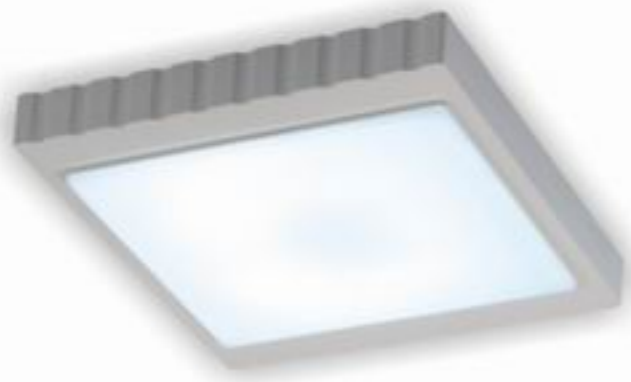

MX801-Y21(YD/A)

Voltage(v): 110~130/220~240
Light source: 2D series
Power(w): 21
Specification(mm): 250*250*65
Cover material: Acrylic
Color temperature(k): 2700/6500
Packing size(mm): 530*380*275
Qty/Ctn(pcs): 10
Area(sq.m): 4-7

MX802-Y38(YD/B)

Voltage(v): 110~130/220~240
Light source: 2D series
Power(w): 38
Specification(mm): 350*350*75
Cover material: Acrylic
Color temperature(k): 2700/6500
Packing size(mm): 455*390*390
Qty/Ctn(pcs): 5
Area(sq.m): 7-13