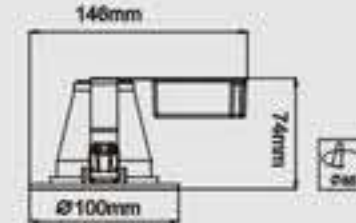

■ **TD213S-Y-WH-Mini**
Voltage/Frequency: 220V/50Hz
Light Source: YDN7-2S
Power(w): 7W
Color: Ivory white
Cutout(mm): $\varnothing$ 98
Specification(mm): 153*74
Carton Size(mm): 450*255*348
Package(pcs): 20