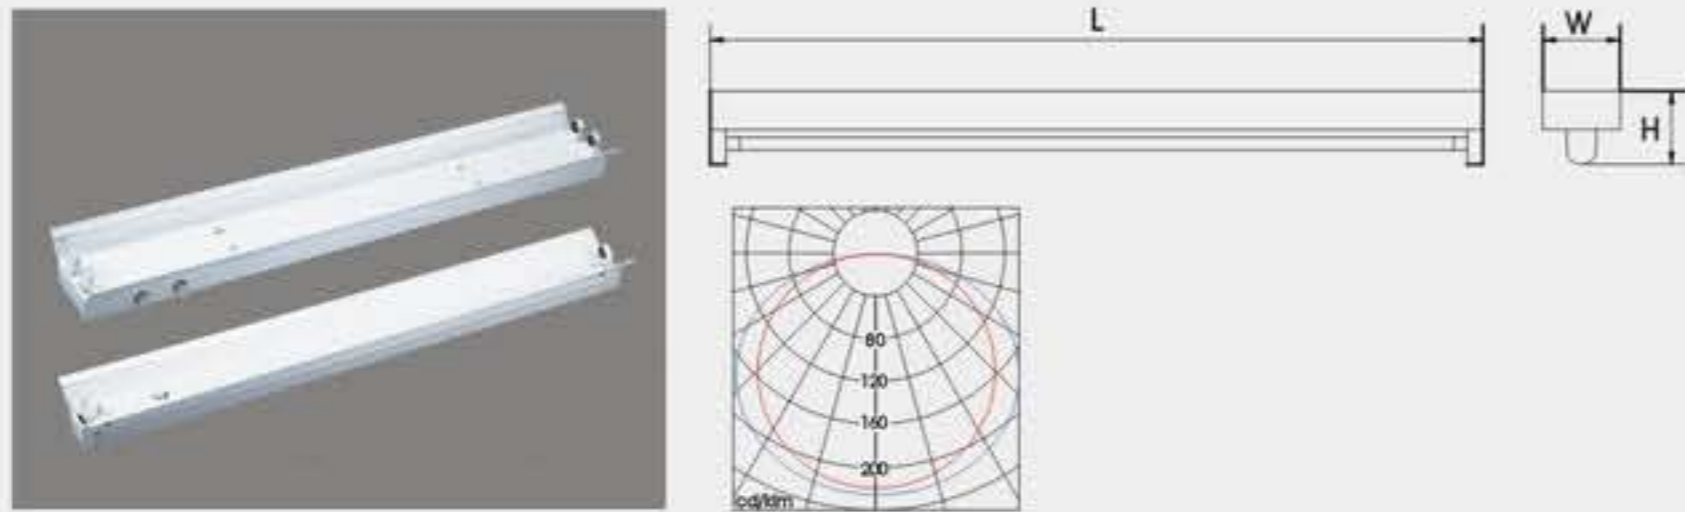

T8 Fluorescent Fixtures With Reflector

- Die casting cold-rolled steel, available in 0.6mm steel thickness.
- Six-stages phosphate pretreatment coating to ensure superior paint adhesion and rust resistance.
- A range of single and twin battens are available.
- High capacity ballast (electronic & magnetic available) leads to quiet and flicker free operational environment.

- High purity aluminum reflector which can make full use of light
- Precise reflector design enables optimal optical effect, providing a pleasant and glare free environment
- Equipped with OPPLE high capability ballast, flicker and noise free, electronic and magnetic series available
- Application: hotel, office, shop, home ,etc

Model	Voltage (v)	Power (w)	Frequency (Hz)	Lamp	Specification (L*W*H mm)	Packing Size (mm)	Qty/Ctn (pcs)
MZL11118T	220-240	18	50/60	T8 1x18W	620x50x38	648x165x100	5
MZL11218T	220-240	36	50/60	T8 2x18W	620x100x38	648x165x100	5
MZL11130T	220-240	30	50/60	T8 1x30W	926x50x38	948x165x100	5
MZL11230T	220-240	60	50/60	T8 2x30W	926x100x38	948x165x100	5
MZL11136T	220-240	36	50/60	T8 1x36W	1230x50x38	1248x165x100	5
MZL11236T	220-240	72	50/60	T8 2x36W	1230x100x38	1248x165x100	5