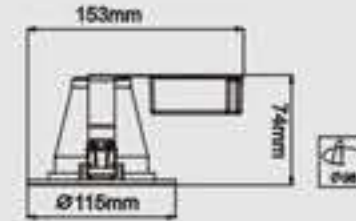

■ **TD214S-Y-WH-Mini**
Voltage/Frequency: 220V/50Hz
Light Source: YDN13-2S
Power(w): 13W
Color: Ivory white
Cutout(mm): $\varnothing$ 122
Specification(mm): 188*84
Carton Size(mm): 500*340*415
Package(pcs): 20