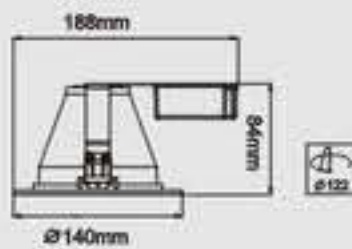

■ **TD214S-Y-SC-Mini**
Voltage/Frequency: 220V/50Hz
Light Source: YDN13-2S
Power(w): 13W
Color: Sandy Nickel
Cutout(mm): $\varnothing$ 122
Specification(mm): 188*84
Carton Size(mm): 500*340*415
Package(pcs): 20