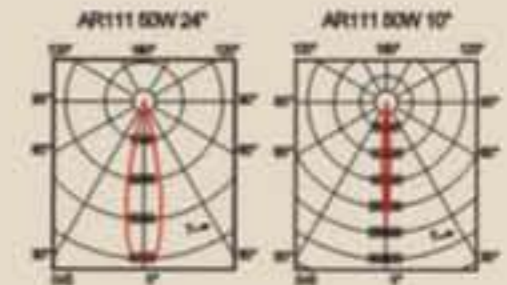

Multiple Downlight Series

• MGL1124

Material: Aluminum and Cold Rolling Steel
Light Source: 12V AR111 MAX: 50W
Color: WH/SP
Specification(mm): L=355 W=190 H=128
Cutout(mm): 325*161
Inner case(mm): 395*230*155
Carton size(mm): 485*410*350
Package(pcs): 4

• MGL1134

Material: Aluminum and Cold Rolling Steel
Light Source: 12V AR111 MAX: 50W
Color: WH/SP
Specification(mm): L=502 W=190 H=128
Cutout(mm): 473*161
Inner case(mm): 542*230*155
Carton size(mm): 560*485*350
Package(pcs): 4

Multiple Downlight Series

• MGL1434

Material: Aluminum Alloy and Zinc Alloy
Light Source: 12V AR111 MAX: 50W
Color: SP
Specification(mm): L=765 W=188 H=650
Inner case(mm): 800*230*75
Carton size(mm): 915*245*185
Package(pcs): 2