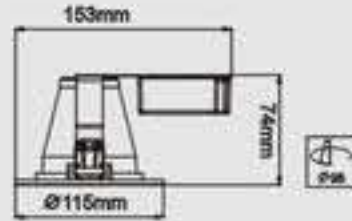

■ **TD213S-Y-SC-Mini**
Voltage/Frequency: 220V/50Hz
Light Source: YDN7-2S
Power(w): 7W
Color: Sandy Nickel
Cutout(mm): $\varnothing$ 98
Specification(mm): 153*74
Carton Size(mm): 450*255*348
Package(pcs): 20