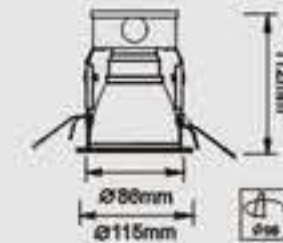

■ **TD213S-Y-SC**
TD213S/YWH
Voltage/Frequency: 220V/50Hz
Light Source: CFL-7W/2U.S
Color: Sandy Nickel
Cutout(mm): $\varnothing 98$
Specification(mm): 115*112
Carton Size(mm): 610*256*278
Package(pcs): 20