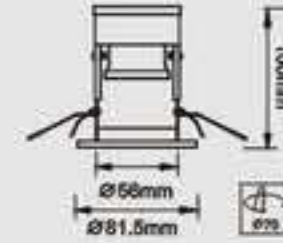

■ **TD212S-Y-SC**
TD212S/YWH
Voltage/Frequency: 220V/50Hz
Light Source: CFL-3W/2USW
Color: Sandy Nickel
Cutout(mm): $\varnothing 70$
Specification(mm): 100*81.5
Carton Size(mm): 495*210*232
Package(pcs): 20