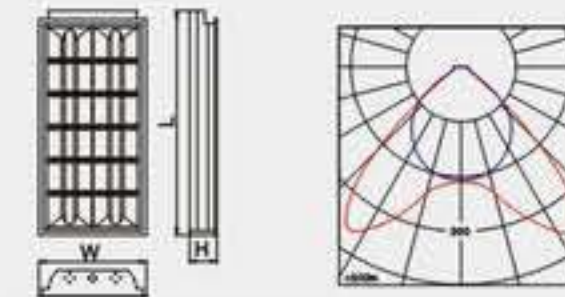

T8 Series

220V
110V T8-3*18W Embed

MODEL	REFLECTOR	REFLECTOR STRUCTURE	CUTOUT	SPECIFICATION	PACKAGE	CARTON SIZE
MDP11318I-Y	Frosted Finish	I	585*585mm	598*598*76mm	2pcs	630*170*655mm
MDP11318V-Y	Frosted Finish	V	585*585mm	598*598*76mm	2pcs	630*170*655mm
MDP11318I-J	Mirror Finish	I	585*585mm	598*598*76mm	2pcs	630*170*655mm
MDP11318V-J	Mirror Finish	V	585*585mm	598*598*76mm	2pcs	630*170*655mm

T8 Series

220V
110V T8-4*18W Embed

MODEL	REFLECTOR	REFLECTOR STRUCTURE	CUTOUT	SPECIFICATION	PACKAGE	CARTON SIZE
MDP11418I-Y	Frosted Finish	I	585*585mm	598*598*76mm	2pcs	630*170*655mm
MDP11418V-Y	Frosted Finish	V	585*585mm	598*598*76mm	2pcs	630*170*655mm
MDP11418I-J	Mirror Finish	I	585*585mm	598*598*76mm	2pcs	630*170*655mm
MDP11418V-J	Mirror Finish	V	585*585mm	598*598*76mm	2pcs	630*170*655mm

MODEL	REFLECTOR	REFLECTOR STRUCTURE	CUTOUT	SPECIFICATION	PACKAGE	CARTON SIZE

MDP21318I-Y	Frosted Finish	I	585*585mm	598*598*76mm	2pcs	630*170*655mm
MDP21318V-Y	Frosted Finish	V	585*585mm	598*598*76mm	2pcs	630*170*655mm
MDP21318I-J	Mirror Finish	I	585*585mm	598*598*76mm	2pcs	630*170*655mm
MDP21318V-J	Mirror Finish	V	585*585mm	598*598*76mm	2pcs	630*170*655mm

220V
110V T8-3*18W Embed