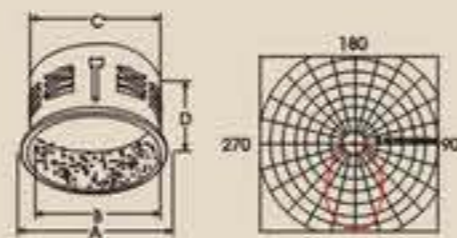

■ MJL11208/70
■ MJL11208/150
Light Source: Rx7S 70W
Rx7S 150W
Cutout(mm): $\varnothing$ 250
Material: Zinc Alloy
Color: WH
Specification(mm): A= $\varnothing$ 265 B= $\varnothing$ 210
C= $\varnothing$ 250 D=147
Inner case(mm): 270*270*150
Carton size(mm): 560*560*475
Package(pcs): 12

■ MJL11206/70
Light Source: Rx7S 70W
Cutout(mm): $\varnothing$ 173
Material: Zinc Alloy
Color: WH
Specification(mm): A= $\varnothing$ 188 B= $\varnothing$ 148
C= $\varnothing$ 173 D=130
Inner case(mm): 270*270*150
Carton size(mm): 560*560*475
Package(pcs): 12