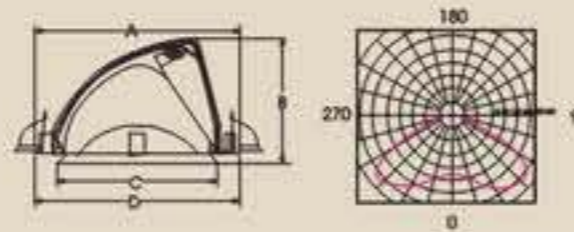

■ MJL31201/70
■ MJL31201/150
Light Source: Rx7S 70W
Rx7S 150W
Cutout(mm): $\varnothing$ 230
Material: Zinc Alloy
Color: WH/BK
Specification(mm): A= $\varnothing$ 230 B=223
C= $\varnothing$ 190 D= $\varnothing$ 244
Inner case(mm): 255*255*225
Carton size(mm): 530*530*245
Package(pcs): 4

■ MJL31101/70
■ MJL31101/150
Light Source: G12 70W
G12 150W
Cutout(mm): $\varnothing$ 175
Material: Zinc Alloy
Color: WH/BK
Specification(mm): A= $\varnothing$ 175 B=170
C= $\varnothing$ 145 D= $\varnothing$ 244
Inner case(mm): 195*195*185
Carton size(mm): 410*410*205
Package(pcs): 4

■ MJL31202/70
■ MJL31202/150
Light Source: Rx7S 70W
Rx7S 150W
Cutout(mm): 25*130
Material: Zinc Alloy
Color: WH/BK
Specification(mm): A= 106 B=123
C= 143 D=230
Inner case(mm): 153*145*245
Carton size(mm): 600*330*285
Package(pcs): 8