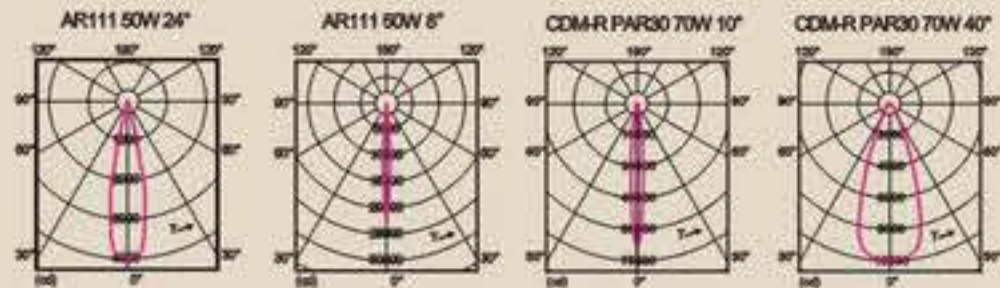

■ MGL113555

Material: Aluminum and Steel
Light Source: G12
Color: WH/SP
Cutout(mm): 473*161
Specification(mm): L=501 W=190 H=196
Inner case(mm): 545*230*225
Carton size(mm): 560*245*480
Package(pcs): 2

■ MGL113777

Material: Aluminum and Steel
Light Source: CDM-R/PAR30
Color: WH/SP
Cutout(mm): 473*161
Specification(mm): L=501 W=190 H=196
Inner case(mm): 545*230*225
Carton size(mm): 560*245*480
Package(pcs): 2

■ MGL11355
■ MGL11377