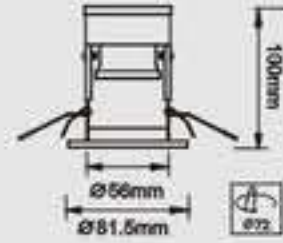

■ **TD212S-Y-WH**
TD212S/YWH
Voltage/Frequency: 220V/50Hz
Light Source: CFL-3W/2USW
Color: Ivory white
Cutout(mm): $\varnothing 72$
Specification(mm): 100*81.5
Carton Size(mm): 459*210*232
Package(pcs): 20