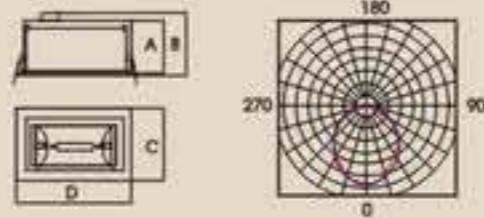

Metal Halide Lamp Series

- Zinc alloy body with Jet-paint and electroplate process enables excellent antirust performance
- High purity aluminum reflector which can make full use of light
- Equipped with OPPLE high capability ballast, flicker and noise free

■ MJL31201/70
■ MJL31201/150
Light Source: Rx7S 70W
Rx7S 150W
Cutout(mm): $\varnothing$ 230
Material: Zinc Alloy
Color: WH/BK
Specification(mm): A= $\varnothing$ 230 B=223
C= $\varnothing$ 190 D= $\varnothing$ 244
Inner case(mm): 255*255*225
Carton size(mm): 530*530*245
Package(pcs): 4

■ MJL31101/70
■ MJL31101/150
Light Source: G12 70W
G12 150W
Cutout(mm): $\varnothing$ 175
Material: Zinc Alloy
Color: WH/BK
Specification(mm): A= $\varnothing$ 175 B=170
C= $\varnothing$ 145 D= $\varnothing$ 244
Inner case(mm): 195*195*185
Carton size(mm): 410*410*205
Package(pcs): 4

■ MJL31202/70
■ MJL31202/150
Light Source: Rx7S 70W
Rx7S 150W
Cutout(mm): 25*130
Material: Zinc Alloy
Color: WH/BK
Specification(mm): A= 106 B=123
C= 143 D=230
Inner case(mm): 153*145*245
Carton size(mm): 600*330*285
Package(pcs): 8

■ MJL31204/70
Light Source: Rx7S 70W
Cutout(mm): $\varnothing$ 150
Material: Zinc Alloy
Color: WH/BK
Specification(mm): A= $\varnothing$ 150 B=100 C= $\varnothing$ 116 D= $\varnothing$ 159
Inner case(mm): 170*170*115
Carton size(mm): 540*300*255
Package(pcs): 12

■ MJL11208/70
■ MJL11208/150
Light Source: Rx7S 70W
Rx7S 150W
Cutout(mm): $\varnothing$ 250
Material: Zinc Alloy
Color: WH
Specification(mm): A= $\varnothing$ 265 B= $\varnothing$ 210
C= $\varnothing$ 250 D=147
Inner case(mm): 270*270*150
Carton size(mm): 560*560*475
Package(pcs): 12