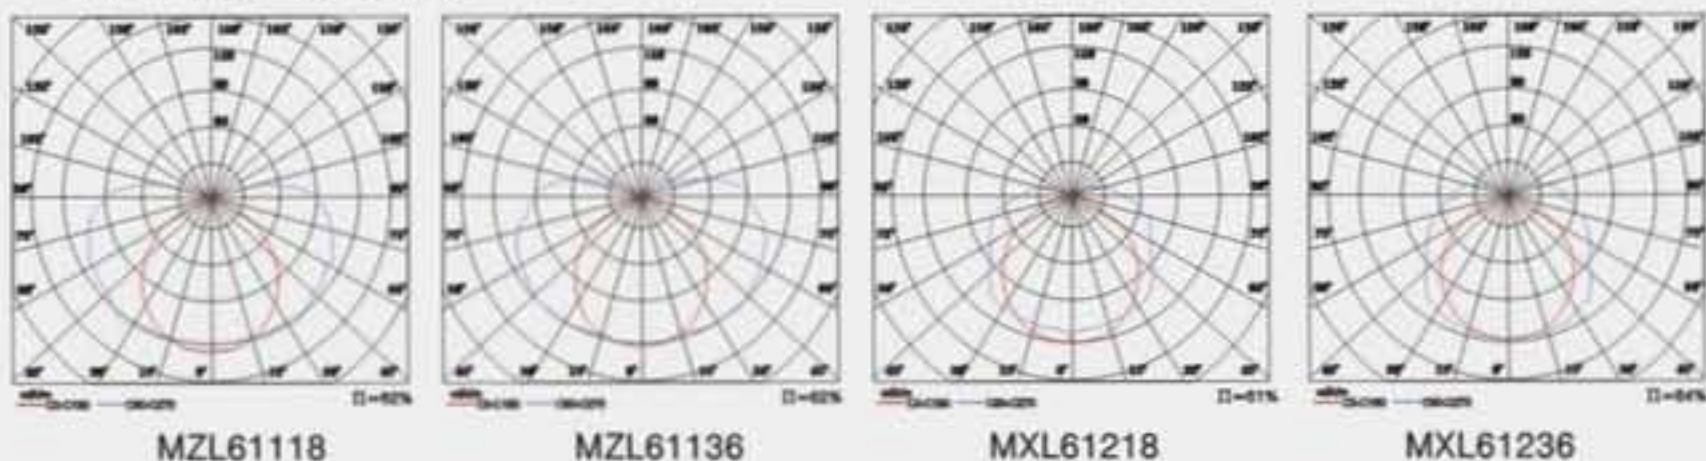

Light Distribution Curve