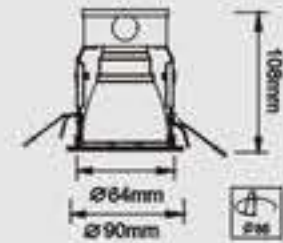

■ **TD212AS-Y-WH**
TD212AS/YWH
Voltage/Frequency: 220V/50Hz
Light Source: CFL-5W/2U.S
Color: Ivory white
Cutout(mm): $\varnothing 85$
Specification(mm): 108*90
Carton Size(mm): 545*230*254
Package(pcs): 20