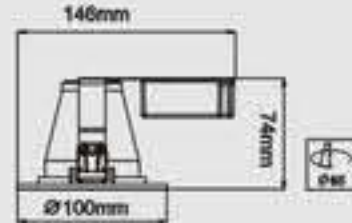

Down Light Series

2.5/3/4 Inch

■ **TD212AS-Y-WH-Mini**
 Voltage/Frequency: 220V/50Hz
 Light Source: YDN7-2S
 Power(w): 7W
 Color: Ivory white
 Cutout(mm): \varnothing 85
 Specification(mm): 146*74
 Carton Size(mm): 450*263*325
 Package(pcs): 20