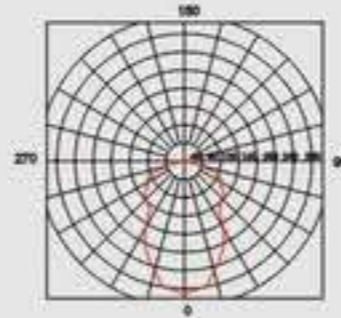

■ **MTD1352**

Light Source: E27 220V 2*60Wmax
Color: WH
Cutout(mm): $\varnothing 160$
Specification(mm): A=180 B=134 Hmax=93
Inner Case(mm): 200*100*300
Carton Size(mm): 625*420*320
Package(pcs): 12