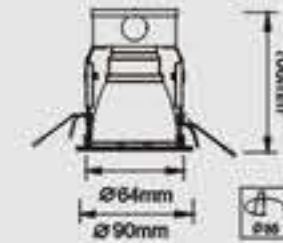

■ **TD212AS-Y-SC**
TD212AS/YWH
Voltage/Frequency: 220V/50Hz
Light Source: CFL-5W/2U.S
Color: Sandy Nickel
Cutout(mm): $\varnothing 85$
Specification(mm): 108*90
Carton Size(mm): 545*230*254
Package(pcs): 20