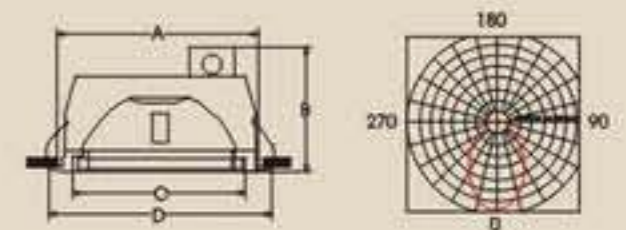

■ MJL31208/150
Light Source: Rx7S 150W
Cutout(mm): $\varnothing$ 212
Material: Zinc Alloy
Color: WH/BK
Specification(mm): A= $\varnothing$ 212 B=108 C= $\varnothing$ 182 D= $\varnothing$ 227
Inner case(mm): 240*240*130
Carton size(mm): 750*500*285
Package(pcs): 12