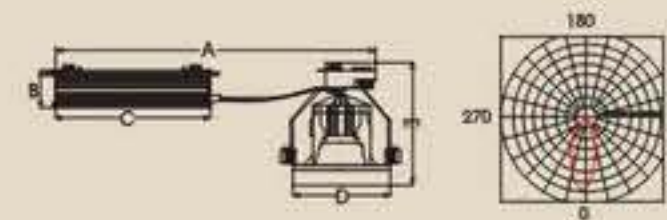

■ MJL32102/70
Light Source: G12 70W
Material: Aluminum Alloy
Color: WH/BK
Specification(mm): A=500 B=68 C=183
D=175 E=185 F=∅123
Inner case(mm): 305*305*165
Carton size(mm): 630*320*355
Package(pcs): 4