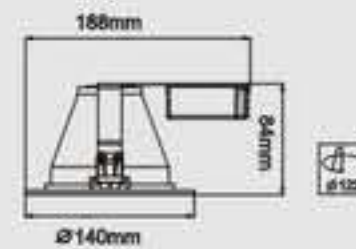

Down Light Series

2.5/3/4 Inch

■ **TD212AS-Y-WH-Mini**
Voltage/Frequency: 220V/50Hz
Light Source: YDN7-2S
Power(w): 7W
Color: Ivory white
Cutout(mm): $\varnothing$ 85
Specification(mm): 146*74
Carton Size(mm): 450*263*325
Package(pcs): 20

■ **TD212AS-Y-SC-Mini**
Voltage/Frequency: 220V/50Hz
Light Source: YDN7-2S
Power(w): 7W
Color: Sandy Nickel
Cutout(mm): $\varnothing$ 85
Specification(mm): 146*74
Carton Size(mm): 450*263*325
Package(pcs): 20

■ **TD213S-Y-WH-Mini**
Voltage/Frequency: 220V/50Hz
Light Source: YDN7-2S
Power(w): 7W
Color: Ivory white
Cutout(mm): $\varnothing$ 98
Specification(mm): 153*74
Carton Size(mm): 450*255*348
Package(pcs): 20

■ **TD213S-Y-SC-Mini**
Voltage/Frequency: 220V/50Hz
Light Source: YDN7-2S
Power(w): 7W
Color: Sandy Nickel
Cutout(mm): $\varnothing$ 98
Specification(mm): 153*74
Carton Size(mm): 450*255*348
Package(pcs): 20

■ **TD214S-Y-WH-Mini**
Voltage/Frequency: 220V/50Hz
Light Source: YDN13-2S
Power(w): 13W
Color: Ivory white
Cutout(mm): $\varnothing$ 122
Specification(mm): 188*84
Carton Size(mm): 500*340*415
Package(pcs): 20

■ **TD214S-Y-SC-Mini**
Voltage/Frequency: 220V/50Hz
Light Source: YDN13-2S
Power(w): 13W
Color: Sandy Nickel
Cutout(mm): $\varnothing$ 122
Specification(mm): 188*84
Carton Size(mm): 500*340*415
Package(pcs): 20

- Mini Size
- Equipped with OPPLÉ patent YDN lamp
- Moisture proof glass cover available for all modes*
- High purity aluminum reflector which can make full use of light
- Jet-paint and electroplate process enables excellent antirust performance of the frame
- Application: hotel, office, shop, home ,etc

■ Lamp