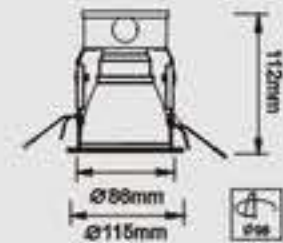

■ **TD213S-Y-WH**
TD213S/YWH
Voltage/Frequency: 220V/50Hz
Light Source: CFL-7W/2U.S
Color: Ivory white
Cutout(mm): $\varnothing 98$
Specification(mm): 115*112
Carton Size(mm): 610*256*278
Package(pcs): 20