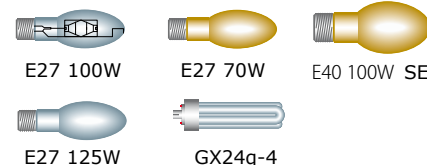

12 Černá
Black

21 Šedá
Grey