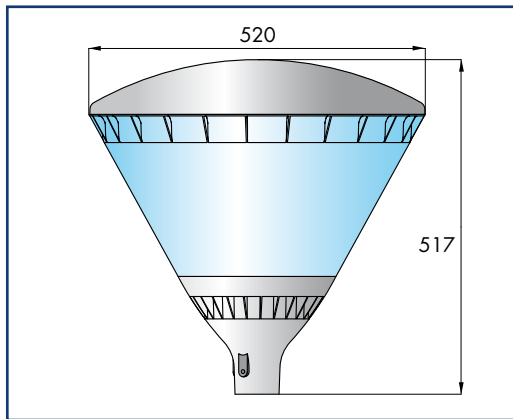

IP65

Tělo:

Černé či šedě práškově lakovaný hliníkový odlitek a plastová horní část

Optický systém:

Provedení: mřížka

nepřímý reflektor

Polykarbonátový čirý kryt

V horní části hliníkový odrazný reflektor

El. výstroj:

Rtuťová, sodíková či metalhogenidová výbojka nebo patice E27

*The conical shape derives from the curved line of the **aluminium body** and is characterized by the fins feature. UNI 5076 alloy aluminium die-cast **body** with cooling fins.*

*Transparent, anti-yellowing UV-rays stabilized, V2 self-extinguishing, shatterproof polycarbonate **diffuser**. Anti-yellowing UV-rays stabilized, V2 self-extinguishing, shatterproof, reinforced nylon **lid**.*

99,85 oxidated aluminium reflector.

Ready for:

Mercury, sodium, MH