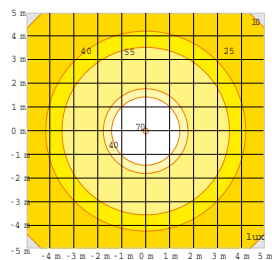

Ready for:

Mercury, sodium, MH