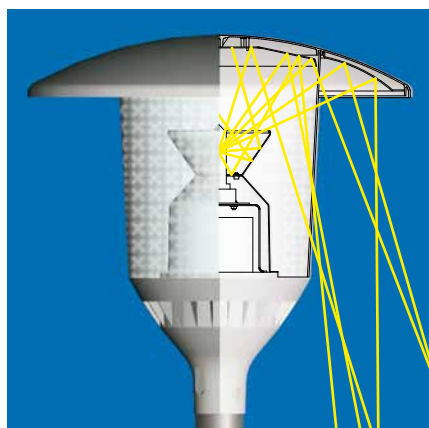

*99,85 oxidated aluminium **reflector**.*

Ready for:

Mercury, sodium, MH

MT 150W sloup/pole 4mt

ME 100W sloup/pole 4mt

JEDNODUCHOST Svítidlo je dodáváno sestavené, je tedy možné ho jednoduše instalovat.

Dodáváno včetně výbojky

SIMPLE The fitting is supplied completely assembled, it can be easily installed as the louvred light-screen is mounted to the lid; consequently the fitting narrow shape does not hinder lamp replacement