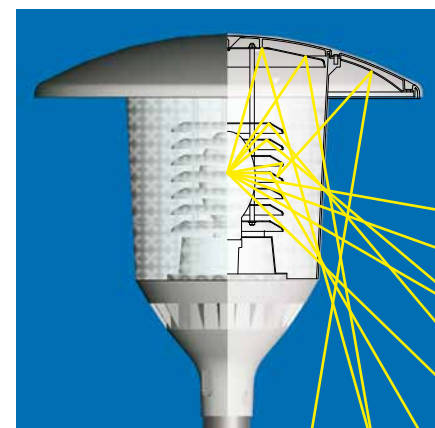

*99,85 oxidated aluminium **reflector**.*

Ready for:

Mercury, sodium, MH

MT 150W sloup/pole 4mt

ME 100W sloup/pole 4mt

JEDNODUCHOST Svítidlo je dodáváno sestavené, je tedy možné ho jednoduše instalovat.

Dodáváno včetně výbojky

SIMPLE The fitting is supplied completely assembled, it can be easily installed as the louvred light-screen is mounted to the lid; consequently the fitting narrow shape does not hinder lamp replacement