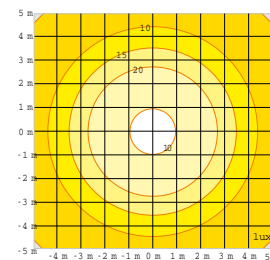

MODUS STREET

IP65

NEPŘÍMÝ REFLEKTOR INDIRECT LIGHT

s výbojkou - with lamp

Provedení Code	WATT Watt
STRQ150/7239	150 MT

Tělo:

Černě (standartní provedení) nebo šedě práškově lakovaný hliníkový odlitek a šedá vrchní část (polymer)

Optická část:

Provedení: mřížka (standartní provedení) nepřímý reflektor

Polykarbonátový čirý kryt

V horní části hliníkový odrazný reflektor

El. výstroj:

Rtuťová, sodíková či metalhogenidová výbojka nebo patice E27

Svítlidla jsou včetně výbojky (mimo provedení E27)

S MŘÍŽKOU WITH LOUVRE

s výbojkou - with lamp

Provedení Code	WATT Watt
AVEQ100/7231	100 ME
AVES70/7233	70 SE
AVES100/7234	100 SE
AVEM1257236	125 QE

*The cylindrical shape makes the fitting slender and emphasizes the lid shape. UNI 5076 alloy **aluminium** die-cast **body** with cooling fins.*

*Transparent, anti-yellowing UV-rays stabilized, V2 self-extinguishing, shatterproof polycarbonate **diffuser**. Anti-yellowing UV-rays stabilized, V2 self-extinguishing, shatterproof, reinforced nylon **lid**.*

*99,85 oxidated aluminium **reflector**.*

Ready for:

Mercury, sodium, MH

JEDNODUCHOST Svítidlo je dodáváno sestavené, je tedy možné ho jednoduše instalovat.

Dodáváno včetně výbojky

SIMPLE The fitting is supplied completely assembled, it can be easily installed as the louvred light-screen is mounted to the lid; consequently the fitting narrow shape does not hinder lamp replacement